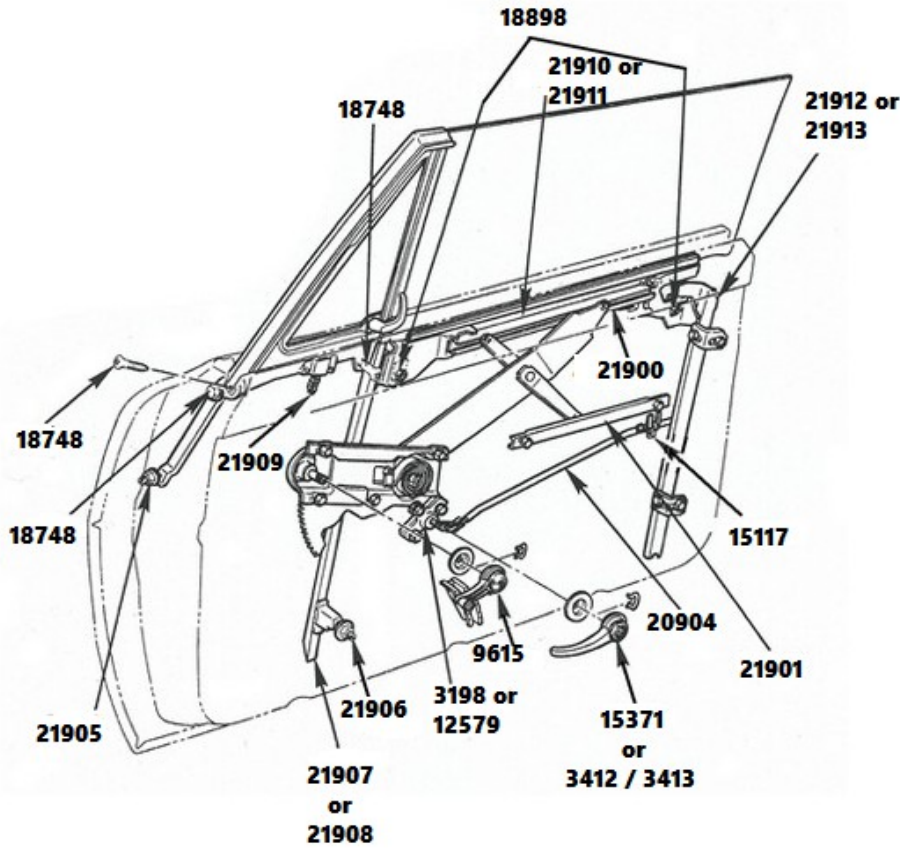

1967 CAMARO & FIREBIRD VENT & WINDOW DIAGRAM

3198	DOOR HANDLE INTERIOR MECHANISM (DELUXE INTERIOR)	Pair	21900	DOOR GLASS UPPER SASH FITS LEFT OR RIGHT	Each
3412 / 3413	INSIDE DOOR HANDLE - DELUXE INTERIOR LEFT & RIGHT	Each	21901	DOOR GLASS INNER SASH FITS LEFT OR RIGHT	Each
9615	WINDOW CRANK (BLACK KNOB)	Each	21905	UPPER VENT WINDOW FRAME MOUNTING STUD FITS LEFT OR RIGHT	Each
12579	DOOR HANDLE OPENING MECHANISM (STANDARD INTERIOR)	Pair	21906	LOWER VENT WINDOW FRAME MOUNTING STUD FITS LEFT OR RIGHT	Each
15117	DOOR OPENING ROD CENTER GUIDE BRACKET	Each	21907 / 21908	DOOR WINDOW TRACK WITH TRIM LEFT & RIGHT	Each
15371	INSIDE DOOR HANDLE - STANDARD INTERIOR FITS RIGHT OR LEFT	Each	21909	VENT WINDOW FRAME HARDWARE SET *DOES ONE VENT WINDOW	Set
18748	VENT WINDOW ASSM HARDWARE KIT (Mounts Vent Glass Assembly to Door)	Set	21910 / 21911	DOOR WINDOW TRACK ASSM LEFT & RIGHT	Each
18898	DOOR GLASS STOPS	Each	21912 / 21913	REAR DOOR WINDOW TRACK LEFT & RIGHT	Each
20904	DOOR OPENING ROD ASSEMBLY COMPLETE	Pair			