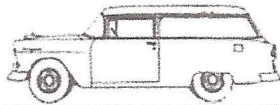

55 Paint Numbers

Not all combinations were available on all models

Two Color Exteriors

First Color is Upper

Second Color is Lower

- 599 Seamist Green / Neptune Green
- 600 Skyline Blue / Glacier Blue
- 601 Neptune Green / Shoreline Beige
- 602 India Ivory / Skyline Blue
- 603 Autumn Bronze / Shoreline Beige

- 604 Neptune Green / Seamist Green
- 605 India Ivory / Seamist Green
- 606 Shoreline Beige / Autumn Bronze
- 607 Glacier Blue / Shoreline Beige
- 608 India Ivory / Black
- 610 Glacier Blue / Skyline Blue
- 612 India Ivory / Regal Turquoise
- 613 Shoreline Beige / Neptune Green
- 614 Shoreline Beige / Glacier Blue
- 615 Shoreline Beige / Gypsy Red
- 617 India Ivory / Gypsy Red
- 624 India Ivory / Shadow Gray
- 627 Shadow Gray / Coral

- 628 Black / India Ivory
- 629 India Ivory / Coral
- 631 India Ivory / Harvest Gold
- 682 India Ivory / Cashmere Blue
- 684 India Ivory / Navaho tan
- 685 India Ivory / Dusk Rose

One Color Exteriors

- 585 Black
- 586 Seamist Green
- 587 Neptune Green
- 588 Skyline Blue
- 589 Glacier Blue
- 590 Copper Maroon

- 591 Shoreline Beige
- 592 Autumn Bronze
- 593 India Ivory
- 594 Shadow Gray
- 596 Gypsy Red
- 598 Regal Turquoise
- 626 Coral
- 630 Harvest Gold
- 683 Cashmere Blue

55 MODEL IDENTIFICATION

55 SEDAN DELIVERY - Model 1508 - Style 1271