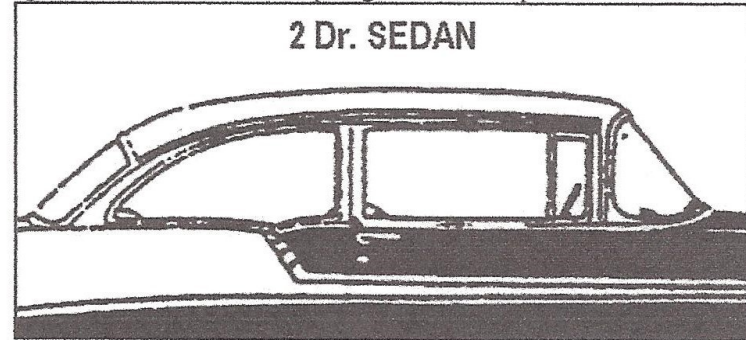

IDENTIFYING YOUR CAR

The Difference Between a 'HARDTOP' & a SEDAN

A HARDTOP has chrome window frames, the door & quarter glass close against each other, when open glass area is open like a convertible.

A SEDAN has no glass frames, the doors or body itself frames the glass, when windows are down the body post divides the openings.