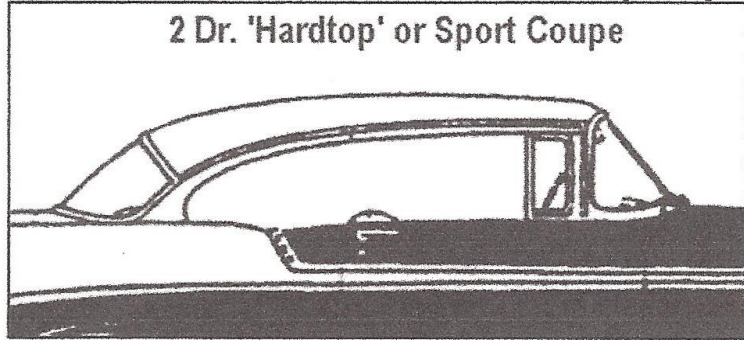

IDENTIFYING YOUR CAR

The Difference Between a 'HARDTOP' & a SEDAN

A HARDTOP has chrome window frames, the door & quarter glass close against each other, when open glass area is open like a convertible.

A SEDAN has no glass frames, the doors or body itself frames the glass, when windows are down the body post divides the openings.