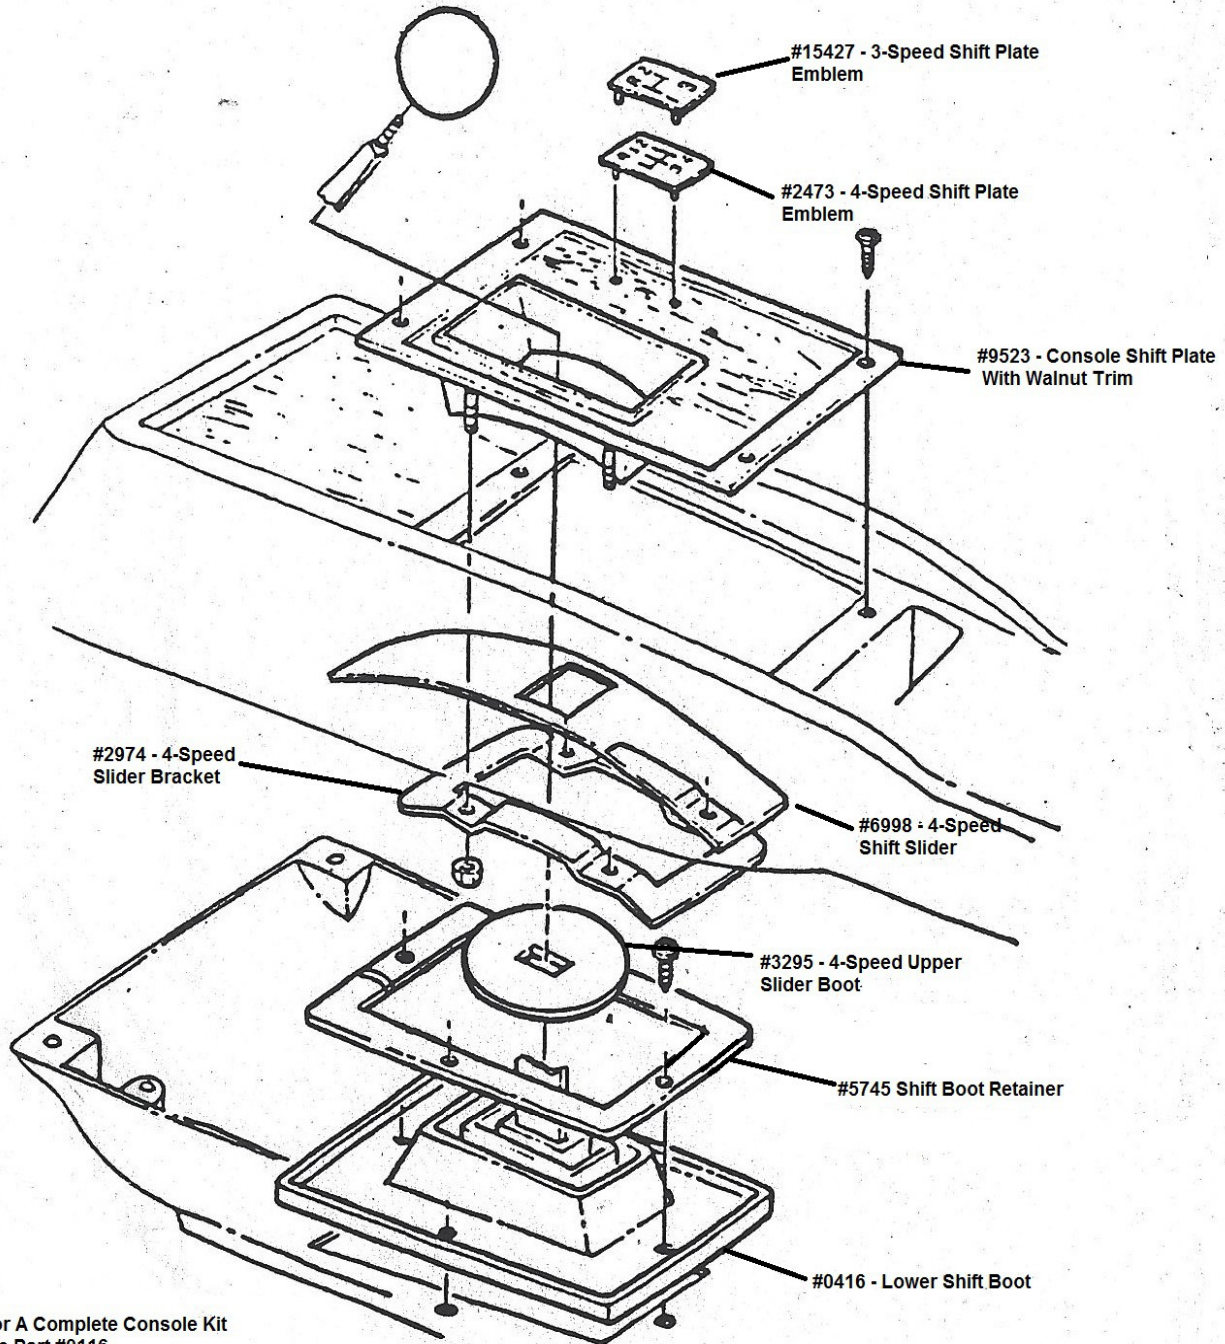

1968 - CAMARO

3-4 Speed Console

/For A Complete Console Kit
Use Part #0116